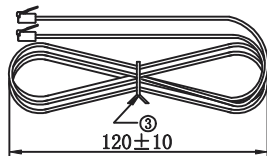

WINDING SHAPE:

NOTE:

1. General characteristics
2. Electrical test:
  - (1). 100% open, dislocation and short-circuit test;
  - (2). ROHS & REACH Compliant.

UTP Cat5e Patch Cord

Cable for analog telephonic applications.

Physical Characteristics

Plugs	RJ11
No. of pairs	2
Length	1.5 meters
Style	Flat
Color	Gray