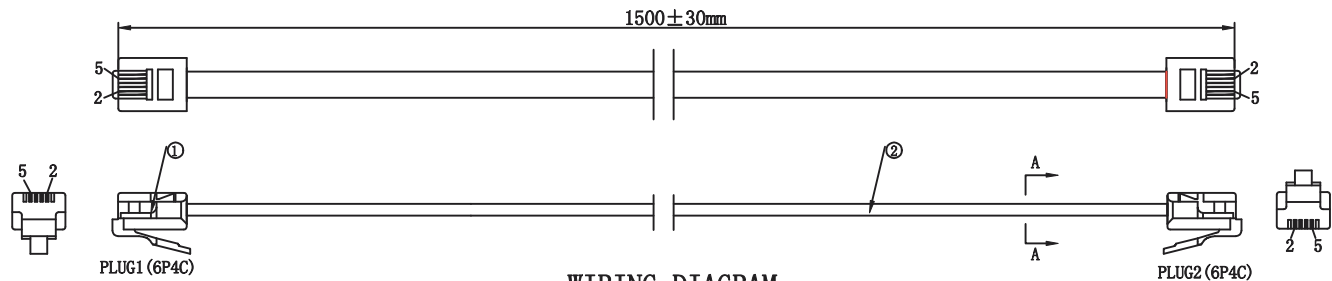

# Telephone cable RJ11, flat, 2-PR, 4.92 ft (1.5 m)

Model: TELUS80481.5M

## WIRING DIAGRAM

US PLUG1	US PLUG2
2 — black	5
3 — red	4
4 — green	3
5 — yellow	2

## WINDING SHAPE:

## Physical Characteristics

Plugs	RJ11
No. of pairs	2
Length	1.5 meters
Style	Flat
Color	Gray